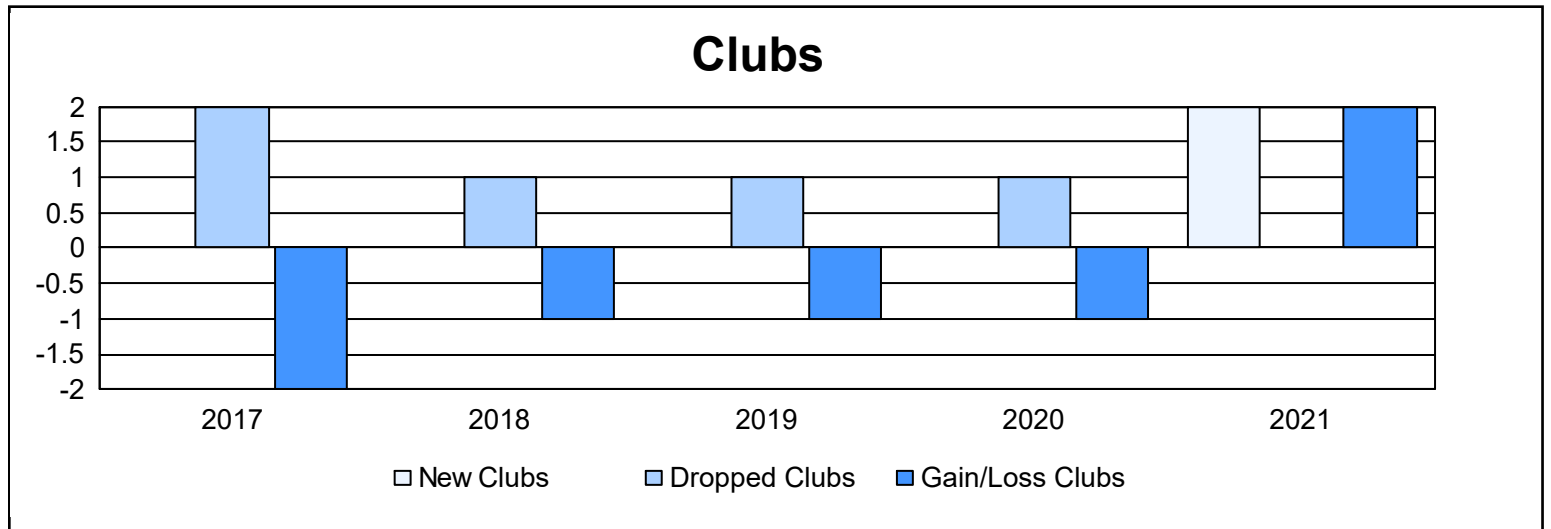

Year	New Clubs	Dropped Clubs	Gain/ Loss Clubs	New Members	Charter Members	Reinstate Members	Transfer Members	Total Member Added	Total Members Dropped	Gain/ Loss Members
2016-2017	0	2	-2	198	0	12	16	226	265	-39
2017-2018	0	1	-1	128	0	8	0	136	230	-94
2018-2019	0	1	-1	140	0	6	1	147	199	-52
2019-2020	0	1	-1	65	0	9	1	75	189	-114
2020-2021	2	0	2	53	55	0	2	110	120	-10
<b>Average</b>	<b>0</b>	<b>1</b>	<b>-1</b>	<b>117</b>	<b>11</b>	<b>7</b>	<b>4</b>	<b>139</b>	<b>201</b>	<b>-62</b>

### Membership Composition June 2021 Cumulative