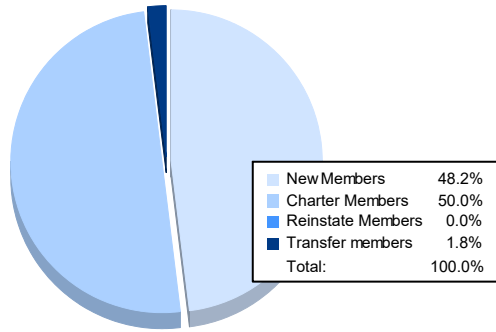

Year	New Clubs	Dropped Clubs	Gain/ Loss Clubs	New Members	Charter Members	Reinstate Members	Transfer Members	Total Member Added	Total Members Dropped	Gain/ Loss Members
2016-2017	0	2	-2	198	0	12	16	226	265	-39
2017-2018	0	1	-1	128	0	8	0	136	230	-94
2018-2019	0	1	-1	140	0	6	1	147	199	-52
2019-2020	0	1	-1	65	0	9	1	75	189	-114
2020-2021	2	0	2	53	55	0	2	110	120	-10
<b>Average</b>	<b>0</b>	<b>1</b>	<b>-1</b>	<b>117</b>	<b>11</b>	<b>7</b>	<b>4</b>	<b>139</b>	<b>201</b>	<b>-62</b>

### Membership Composition June 2021 Cumulative