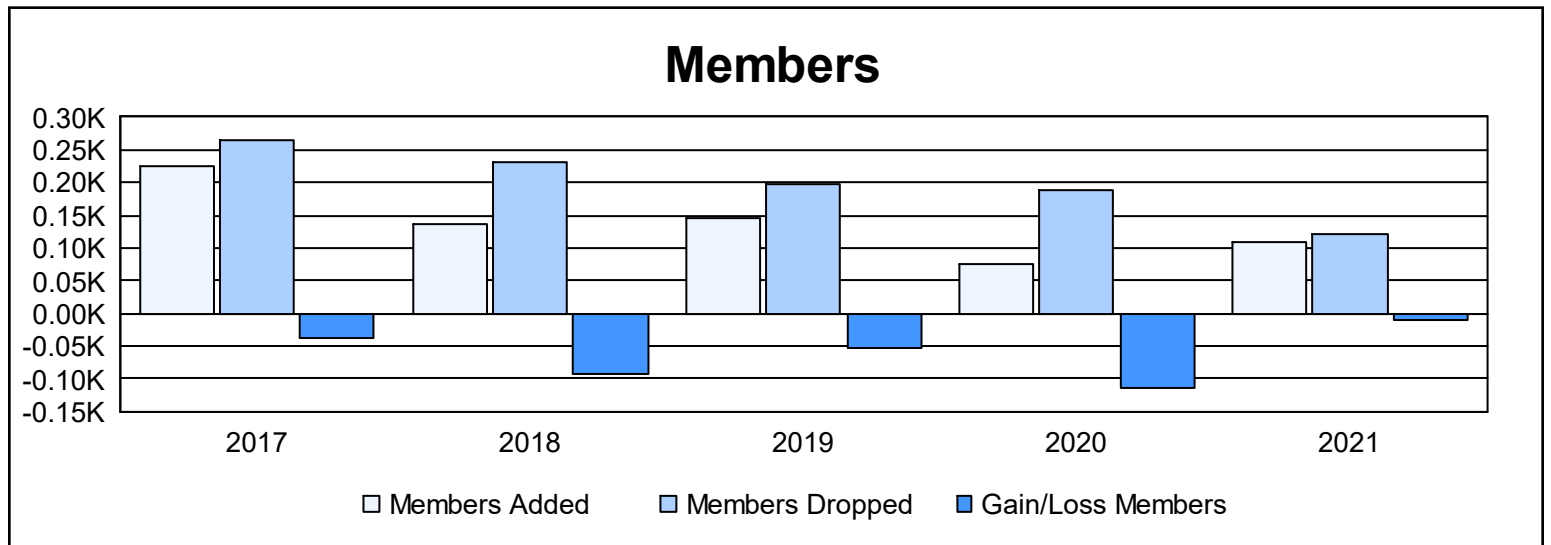

Year	New Clubs	Dropped Clubs	Gain/ Loss Clubs	New Members	Charter Members	Reinstate Members	Transfer Members	Total Member Added	Total Members Dropped	Gain/ Loss Members
2016-2017	0	2	-2	198	0	12	16	226	265	-39
2017-2018	0	1	-1	128	0	8	0	136	230	-94
2018-2019	0	1	-1	140	0	6	1	147	199	-52
2019-2020	0	1	-1	65	0	9	1	75	189	-114
2020-2021	2	0	2	53	55	0	2	110	120	-10
<b>Average</b>	<b>0</b>	<b>1</b>	<b>-1</b>	<b>117</b>	<b>11</b>	<b>7</b>	<b>4</b>	<b>139</b>	<b>201</b>	<b>-62</b>

### Membership Composition June 2021 Cumulative